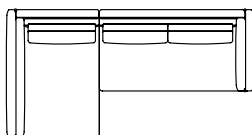

Dimensioni
Dimensions

madia sideboard
comò chest of drawers
cm 230 x 52 x 82 h

Finiture in foto
Finish in photo

Piano Top		V4
Struttura Structure		BQ
Cassetti Drawers		NC
Sottotop Undertop		094
Interni Insides		B5

Finish customizable

SHANGHAI

La collezione:
Collection

madia sideboard
cm 240 x 52 x 82 h

cabinet
cm 100 x 52 x 160 h

madia sideboard
comò chest of drawers
cm 230 x 52 x 82 h

scrivania/consolle
desk/console
cm 148 x 47 x 76 h

toiletta
dressing table
cm 148 x 47 x 122 h

divano sofa
cm 270 x 107 x 80 h
cm 225 x 107 x 80 h

tavolino coffee table
cm 135 x 97 x 30 h

divano angolare destro (come foto) o sinistro
sofa with right corner (as photo) or left
cm 320 x 167x 80 h

comò
chest of drawers
cm 140 x 52 x 82,5 h

comodino
bedside table
cm 65 x 39 x 39 h

SX Left composition
cm 320 x 167x 80 h

DX Right composition
cm 320 x 167x 80 h

letto bed
for mattress cm 160 x 200 - cm 199 x 230 x 101-27 h
for mattress cm 180 x 200 - cm 219 x 230 x 101-27 h
for mattress cm 200 x 200 - cm 239 x 230 x 101-27 h