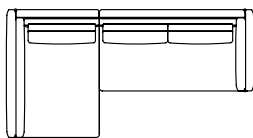

Dimensioni  
Dimensions

cm 320 x 167x 80 h

Finiture in foto  
Finish in photo

Rivestimento  
Upholstery

Base e dettagli  
Base and details

*Finish and dimensions customizable*

# SHANGHAI

La collezione:  
Collection

madia sideboard  
cm 240 x 52 x 82 h

cabinet  
cm 100 x 52 x 160 h

madia sideboard  
comò chest of drawers  
cm 230 x 52 x 82 h

scrivania/consolle  
desk/console  
cm 148 x 47 x 76 h

toiletta  
dressing table  
cm 148 x 47 x 122 h

divano sofa  
cm 270 x 107 x 80 h  
cm 225 x 107 x 80 h

tavolino coffee table  
cm 135 x 97 x 30 h

divano angolare destro (come foto) o sinistro  
sofa with right corner (as photo) or left  
cm 320 x 167x 80 h

comò  
chest of drawers  
cm 140 x 52 x 82,5 h

comodino  
bedside table  
cm 65 x 39 x 39 h

**SX Left composition**  
cm 320 x 167x 80 h

**DX Right composition**  
cm 320 x 167x 80 h

letto bed  
for mattress cm 160 x 200 - cm 199 x 230 x 101-27 h  
for mattress cm 180 x 200 - cm 219 x 230 x 101-27 h  
for mattress cm 200 x 200 - cm 239 x 230 x 101-27 h