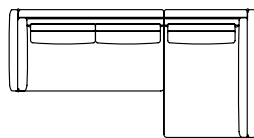

Dimensioni  
Dimensions

cm 320 x 167x 80 h

Finiture in foto  
Finish in photo

Rivestimento  
Upholstery

Base e dettagli  
Base and details

*Finish and dimensions customizable*

toiletta  
dressing table  
cm 148 x 47 x 122 h

divano sofa  
cm 270 x 107 x 80 h  
cm 225 x 107 x 80 h

tavolino coffee table  
cm 135 x 97 x 30 h

divano angolare destro (come foto) o sinistro  
sofa with right corner (as photo) or left  
cm 320 x 167x 80 h

comò  
chest of drawers  
cm 140 x 52 x 82,5 h

comodino  
bedside table  
cm 65 x 39 x 39 h

**SX Left composition**  
cm 320 x 167x 80 h

**DX Right composition**  
cm 320 x 167x 80 h

letto bed  
for mattress cm 160 x 200 - cm 199 x 230 x 101-27 h  
for mattress cm 180 x 200 - cm 219 x 230 x 101-27 h  
for mattress cm 200 x 200 - cm 239 x 230 x 101-27 h