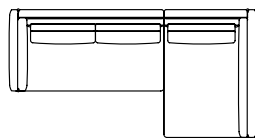

Dimensioni
Dimensions

cm 320 x 167x 80 h

Finiture in foto
Finish in photo

Rivestimento
Upholstery

Base e dettagli
Base and details

Finish and dimensions customizable

cantori.it

SHANGHAI

La collezione:
Collection

madia sideboard
cm 240 x 52 x 82 h

cabinet
cm 100 x 52 x 160 h

madia sideboard
comò chest of drawers
cm 230 x 52 x 82 h

scrivania/consolle
desk/console
cm 148 x 47 x 76 h

toiletta
dressing table
cm 148 x 47 x 122 h

divano sofa
cm 270 x 107 x 80 h
cm 225 x 107 x 80 h

tavolino coffee table
cm 135 x 97 x 30 h

divano angolare destro (come foto) o sinistro
sofa with right corner (as photo) or left
cm 320 x 167x 80 h

comò
chest of drawers
cm 140 x 52 x 82,5 h

comodino
bedside table
cm 65 x 39 x 39 h

SX Left composition
cm 320 x 167x 80 h

DX Right composition
cm 320 x 167x 80 h

letto bed
for mattress cm 160 x 200 - cm 199 x 230 x 101-27 h
for mattress cm 180 x 200 - cm 219 x 230 x 101-27 h
for mattress cm 200 x 200 - cm 239 x 230 x 101-27 h