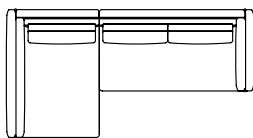

Dimensioni
Dimensions

cm 320 x 167x 80 h

Finiture in foto
Finish in photo

Rivestimento
Upholstery

Base e dettagli
Base and details

Finish and dimensions customizable

cantori.it

SHANGHAI

La collezione:
Collection

madia sideboard
cm 240 x 52 x 82 h

cabinet
cm 100 x 52 x 160 h

madia sideboard
comò chest of drawers
cm 230 x 52 x 82 h

scrivania/consolle
desk/console
cm 148 x 47 x 76 h

toiletta
dressing table
cm 148 x 47 x 122 h

divano sofa
cm 270 x 107 x 80 h
cm 225 x 107 x 80 h

tavolino coffee table
cm 135 x 97 x 30 h

divano angolare destro (come foto) o sinistro
sofa with right corner (as photo) or left
cm 320 x 167x 80 h

comò
chest of drawers
cm 140 x 52 x 82,5 h

comodino
bedside table
cm 65 x 39 x 39 h

SX Left composition
cm 320 x 167x 80 h

DX Right composition
cm 320 x 167x 80 h

letto bed
for mattress cm 160 x 200 - cm 199 x 230 x 101-27 h
for mattress cm 180 x 200 - cm 219 x 230 x 101-27 h
for mattress cm 200 x 200 - cm 239 x 230 x 101-27 h